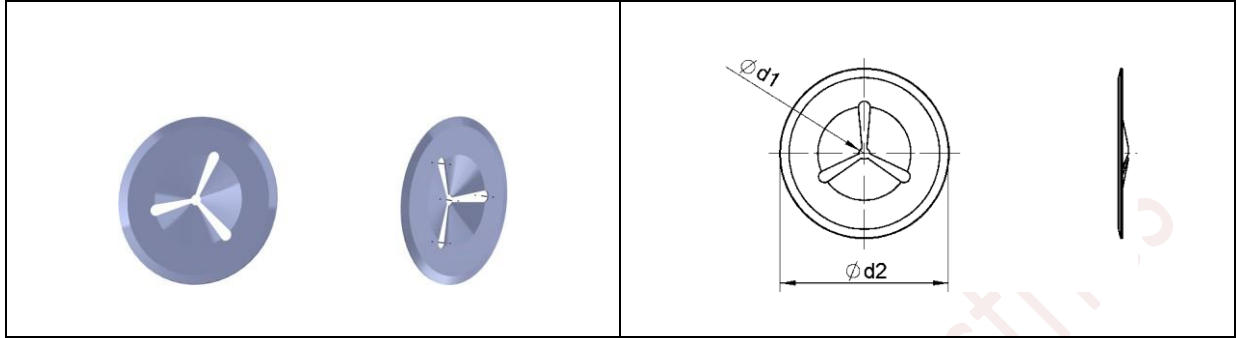

Clip for insulation nail (type R)

Dimensions	
d1	d2
2	38
3	38
3	60